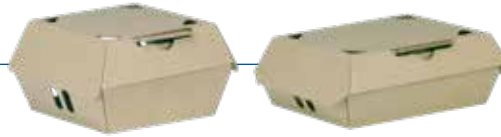

# Eco-Flute® Clamshell Containers

### APPETIZERS & SNACKS

NAT-F344CRISPVF

NAT-F542CRISPVF

Item #	UPC #	Dimensions (ID)	Dimensions (OD) (in.)	Minimum Order Quantity (Cases)	Case Pack	Case Weight (lbs.)	Case Cube (in.)	Case Outer Dimension (OD) (in.)	Cases/Pallet	Ti Hi	Flute	Window
NAT-F344CRISPVF	10651470234401	4 x 4 x 2.81	5.5 x 5 x 2.88	208	600	27.96	5.55	22.125 x 20.625 x 21	16	4 x 4	F	No
NAT-F542CRISPVF	10651470254201	5 x 4 x 2.06	6.38 x 5 x 2.25	288	300	14.89	2.67	20.875 x 16.375 x 13.5	24	4 x 6	F	No