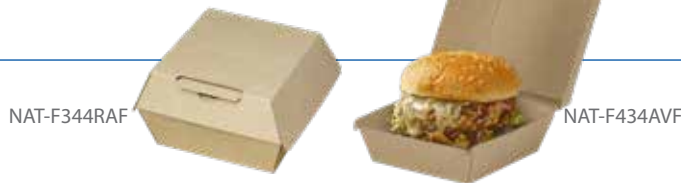

BURGERS & SANDWICHES

NAT-F344RAF

NAT-F434AVF

Item #	UPC #	Dimensions (ID) (in.)	Dimensions (OD) (in.)	Minimum Order Quantity (Cases)	Case Pack	Case Weight (lbs.)	Case Cube	Case Outer Dimension (OD) (in.)	Cases/Pallet	Ti Hi	Flute	Window
NAT-F344RAF	10651470134404	4 x 4 x 2.81	5.5 x 5 x 2.88	208	600	28.15	5.55	22.125 x 20.625 x 21	16	4 x 4	F	No
NAT-F434AVF	10651470204343	4.5 x 4.43 x 2.63	6.25 x 5.5 x 2.69	224	510	26.69	4.48	22.75 x 17.625 x 19.312	16	4 x 4	F	No